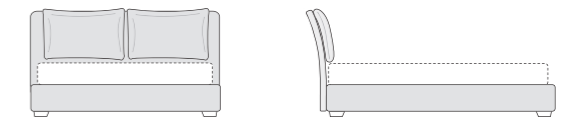

Armadio LIBERTY

- Tobacco Wood M848
- Laccato Piombo F135
- Specchio Argentato S905

Letto ENJOY

- Tessuto Stropiccio 3008
- Laccato Piombo F135

Gruppo DEDALO

- Tobacco Wood M848
- Laccato Verde Timo F580

RIEPILOGO

The folding process for the fronts of the dresser and bedside tables of the Dedalo lockers, here proposed in Cashmere M058, ensures that there are no corner joints, thus giving a tactile and visual aesthetic cleanliness. The side opening is between the final curvature of the drawer and the lateral side where an L-shaped profile makes it easier to grip.