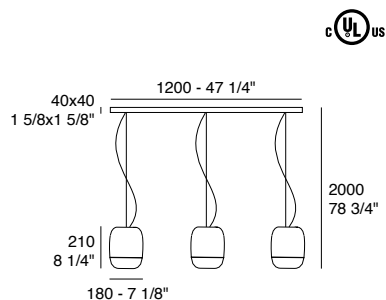

Gong S1 R3/LED R3

HSGST G9 1x60W Max - LED 4,2W 2700K 3000 lumens - LED 4,8W 3000K 720 lumens - IP20 - Dimmable

Diffuser: Glossy glass - White - Black metalized transmirror
Silver metalized transmirror - Light copper metalized transmirror
Glory rose metalized transmirror

Gong S1 3B/LED 3B

HSGST G9 1x60W Max - LED 4,2W 2700K 300 lumens - LED 4,8W 3000K 720 lumens - IP20 - Dimmable

Diffuser: Glossy glass - White - Black metalized transmirror
Silver metalized transmirror - Light copper metalized transmirror
Glory rose metalized transmirror

Gong W1/LED W1

HSGST G9 1x60W Max - LED 4W 3000K 720 lumens
IP20 - Dimmable

Diffuser: Glossy glass - White - Black metalized transmirror
Silver metalized transmirror - Light copper metalized transmirror
Glory rose metalized transmirror