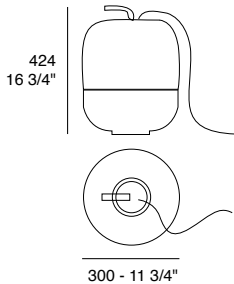

Gong T1

G9 1x60W Max - IP20

Diffuser: Glossy glass - Gold leaf - White - Silver metalized transmirror
Light copper metalized transmirror - Glory rose metalized transmirror

Gong T3

LED E27 - IP20 - Dimmable on request

Diffuser: Glossy glass - Gold leaf
White - Silver - Light copper metalized - Glory rose metalized