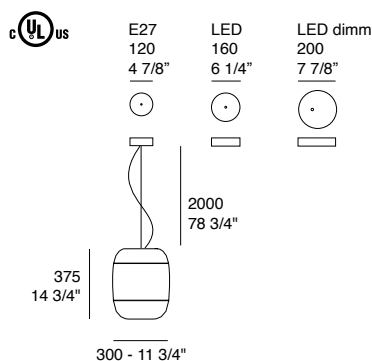

Gong | Dati tecnici | Technical data

Gong S1/LED S1

Light source options:

HSGST G9 1x60W Max - IP20

LED 4,2W - 2700 K (300lm) / 4,8W - 3000K (720lm) - IP20 - Dimmable trailing edge

LED DIMM 4,2W - 2700 K (300lm) / 4,8W - 3000K (720lm) - IP20

Dimmable Dali/DSI - SwitchDIM - 1...10V - 0...10V

Diffuser: Glossy glass Gold leaf - White - Black metalized transmirror

Silver metalized transmirror - Light copper metalized transmirror

Glory rose metalized transmirror

White

Black
metalized
transmirror

Silver
metalized
transmirror

Copper
metalized
transmirror

Glory rose
metalized
transmirror

Gold
leaf

Gong S3/LED S3

Light source options:

LED E27 - IP20

LED 8,5W - 3000 K (1044lm) - IP20 - Dimmable trailing edge

LED DIMM 8,5W - 3000 K (1044lm) - IP20 - Dimmable Dali/DSI

SwitchDIM - 1...10V - 0...10V

Diffuser: Glossy glass - Gold leaf - White - Black - Silver

Light copper metalized - Glory rose metalized

White

Black
metalized

Silver
metalized

Copper
metalized

Glory rose
metalized

Gold
leaf

Gong S5/LED S5

Light source options:

LED E27 - IP20

LED 13,2W - 3000 K (1417lm) - IP20 - Dimmable trailing edge

LED DIMM 13,2W - 3000 K (1417lm) - IP20 - Dimmable Dali/DSI

SwitchDIM - 1...10V - 0...10V

Diffuser: Glossy glass - Gold leaf - White - Black - Silver

Light copper metalized - Glory rose metalized

White

Black
metalized

Silver
metalized

Copper
metalized

Glory rose
metalized

Gold
leaf