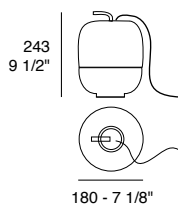

Gong T1

G9 1x60W Max - IP20

Diffuser: Glossy glass - Gold leaf - White - Silver metalized transmirror
Light copper metalized transmirror - Glory rose metalized transmirror

Gong T3

LED E27 - IP20 - Dimmable on request

Diffuser: Glossy glass - Gold leaf
White - Silver - Light copper metalized - Glory rose metalized