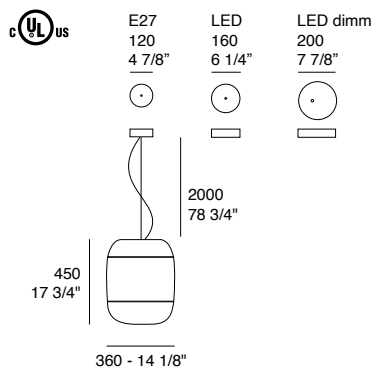

Gong | Dati tecnici | Technical data

Gong S1/LED S1

Light source options:

HSGST G9 1x60W Max - IP20

LED 4,2W - 2700 K (300lm) / 4,8W - 3000K (720lm) - IP20 - Dimmable trailing edge

LED DIMM 4,2W - 2700 K (300lm) / 4,8W - 3000K (720lm) - IP20

Dimmable Dali/DSI - SwitchDIM - 1...10V - 0...10V

Diffuser: Glossy glass Gold leaf - White - Black metalized transmirror

Silver metalized transmirror - Light copper metalized transmirror

Glory rose metalized transmirror

White

Black
metalized
transmirror

Silver
metalized
transmirror

Copper
metalized
transmirror

Glory rose
metalized
transmirror

Gold
leaf

Gong S3/LED S3

Light source options:

LED E27 - IP20

LED 8,5W - 3000 K (1044lm) - IP20 - Dimmable trailing edge

LED DIMM 8,5W - 3000 K (1044lm) - IP20 - Dimmable Dali/DSI

SwitchDIM - 1...10V - 0...10V

Diffuser: Glossy glass - Gold leaf - White - Black - Silver

Light copper metalized - Glory rose metalized

White

Black
metalized

Silver
metalized

Copper
metalized

Glory rose
metalized

Gold
leaf

Gong S5/LED S5

Light source options:

LED E27 - IP20

LED 13,2W - 3000 K (1417lm) - IP20 - Dimmable trailing edge

LED DIMM 13,2W - 3000 K (1417lm) - IP20 - Dimmable Dali/DSI

SwitchDIM - 1...10V - 0...10V

Diffuser: Glossy glass - Gold leaf - White - Black - Silver

Light copper metalized - Glory rose metalized

White

Black
metalized

Silver
metalized

Copper
metalized

Glory rose
metalized

Gold
leaf