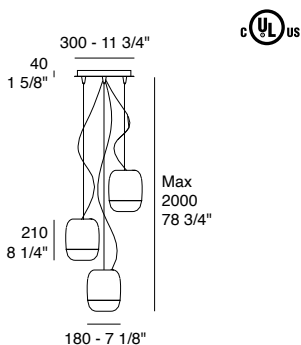

Gong S1 R3/LED R3

HSGST G9 1x60W Max - LED 4,2W 2700K 3000 lumens - LED 4,8W 3000K 720 lumens - IP20 - Dimmable

Diffuser: Glossy glass - White - Black metalized transmirror
Silver metalized transmirror - Light copper metalized transmirror
Glory rose metalized transmirror

Gong S1 3B/LED 3B

HSGST G9 1x60W Max - LED 4,2W 2700K 300 lumens - LED 4,8W 3000K 720 lumens - IP20 - Dimmable

Diffuser: Glossy glass - White - Black metalized transmirror
Silver metalized transmirror - Light copper metalized transmirror
Glory rose metalized transmirror

Gong W1/LED W1

HSGST G9 1x60W Max - LED 4W 3000K 720 lumens
IP20 - Dimmable

Diffuser: Glossy glass - White - Black metalized transmirror
Silver metalized transmirror - Light copper metalized transmirror
Glory rose metalized transmirror