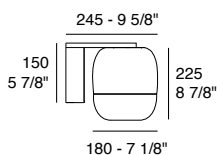

Gong S1 R3/LED R3

HSGST G9 1x60W Max - LED 4,2W 2700K 3000 lumens - LED 4,8W 3000K 720 lumens - IP20 - Dimmable

Diffuser: Glossy glass - White - Black metalized transmirror
Silver metalized transmirror - Light copper metalized transmirror
Glory rose metalized transmirror

Gong S1 3B/LED 3B

HSGST G9 1x60W Max - LED 4,2W 2700K 300 lumens - LED 4,8W 3000K 720 lumens - IP20 - Dimmable

Diffuser: Glossy glass - White - Black metalized transmirror
Silver metalized transmirror - Light copper metalized transmirror
Glory rose metalized transmirror

Gong W1/LED W1

HSGST G9 1x60W Max - LED 4W 3000K 720 lumens
IP20 - Dimmable

Diffuser: Glossy glass - White - Black metalized transmirror
Silver metalized transmirror - Light copper metalized transmirror
Glory rose metalized transmirror