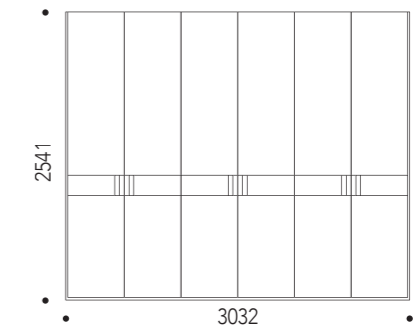

Armadio AURORA

- Cashmere M058
- Rovere Canyon M858