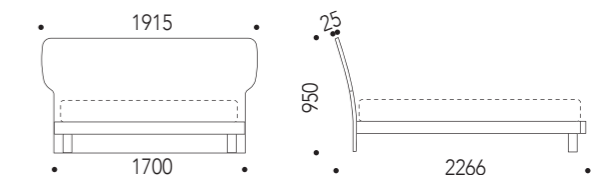

Letto SMILE

- Rovere Canyon M858