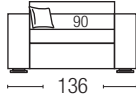

PILLOWS

Pillows 50% natural dust-free, washed and sterilized feathers - 50% Cin Fill Ball (silicone-coated hollow polyester pellets). Pillow size 45 X 45 cm

BED BASE AND MATTRESS - bed version

Electrowelded wire mesh bed base with a 12 cm, 28 HR Stretch density Polyurethane mattress

PIEDE / FOOT

Legno rivestito metallo cromato lucido sia per le versioni letto che fisse / *Wood foot with polished chrome covering on both bed and fixed versions*
h.4 cm

POGGIATESTA / HEADREST

Poggiatesta regolabile in 6 posizioni
Adjustable headrest in 6 positions

DIVANO / SOFA

materasso / mattress
70x200 h12 cm

materasso / mattress
100x200 h12 cm

materasso / mattress
120x200 h12 cm

materasso / mattress
140x200 h12 cm

materasso / mattress
160x200 h12 cm

TERMINALE / ARMREST UNIT

materasso / mattress
70x200 h12 cm

materasso / mattress
100x200 h12 cm

materasso / mattress
120x200 h12 cm

materasso / mattress
140x200 h12 cm

materasso / mattress
160x200 h12 cm

PANCA / BENCH

guanciali / pillows:
1 cm 45x45 - 2 cm 50x50