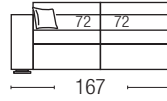

PILLOWS

Pillows 50% natural dust-free, washed and sterilized feathers - 50% Cin Fill Ball (silicone-coated hollow polyester pellets). Pillow size 45 X 45 cm

BED BASE AND MATTRESS - bed version

Electrowelded wire mesh bed base with a 12 cm, 28 HR Stretch density Polyurethane mattress

DIVANO / SOFA

materasso / mattress
70x200 h12 cm

materasso / mattress
100x200 h12 cm

materasso / mattress
120x200 h12 cm

materasso / mattress
140x200 h12 cm

materasso / mattress
160x200 h12 cm

TERMINALE / ARMREST UNIT

materasso / mattress
70x200 h12 cm

materasso / mattress
100x200 h12 cm

materasso / mattress
120x200 h12 cm

materasso / mattress
140x200 h12 cm

materasso / mattress
160x200 h12 cm

PANCA / BENCH

guanciali / pillows:
1 cm 45x45 - 2 cm 50x50