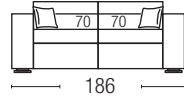

PILLOWS

Pillows 50% natural dust-free, washed and sterilized feathers - 50% Cin Fill Ball (silicone-coated hollow polyester pellets). Pillow size 45 X 45 cm

BED BASE AND MATTRESS - bed version

Electrowelded wire mesh bed base with a 12 cm, 28 HR Stretch density Polyurethane mattress

PIEDE / FOOT

Legno rivestito metallo cromato lucido sia per le versioni letto che fisse / *Wood foot with polished chrome covering on both bed and fixed versions*
h.4 cm

POGGIATESTA / HEADREST

Poggiatesta regolabile in 6 posizioni
Adjustable headrest in 6 positions

DIVANO / SOFA

materasso / mattress
70x200 h12 cm

materasso / mattress
100x200 h12 cm

materasso / mattress
120x200 h12 cm

materasso / mattress
140x200 h12 cm

materasso / mattress
160x200 h12 cm

TERMINALE / ARMREST UNIT

materasso / mattress
70x200 h12 cm

materasso / mattress
100x200 h12 cm

materasso / mattress
120x200 h12 cm

materasso / mattress
140x200 h12 cm

materasso / mattress
160x200 h12 cm

PANCA / BENCH

guanciali / pillows:
1 cm 45x45 - 2 cm 50x50