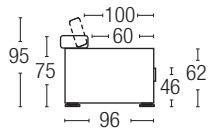

PILLOWS

Pillows 50% natural dust-free, washed and sterilized feathers - 50% Cin Fill Ball (silicone-coated hollow polyester pellets). Pillow size 45 X 45 cm

BED BASE AND MATTRESS - bed version

Electrowelded wire mesh bed base with a 12 cm, 28 HR Stretch density Polyurethane mattress

DIVANO / SOFA

materasso / mattress
70x200 h12 cm

materasso / mattress
100x200 h12 cm

materasso / mattress
120x200 h12 cm

materasso / mattress
140x200 h12 cm

materasso / mattress
160x200 h12 cm

TERMINALE / ARMREST UNIT