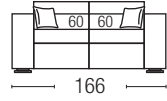

PILLOWS

Pillows 50% natural dust-free, washed and sterilized feathers - 50% Cin Fill Ball (silicone-coated hollow polyester pellets). Pillow size 45 X 45 cm

BED BASE AND MATTRESS - bed version

Electrowelded wire mesh bed base with a 12 cm, 28 HR Stretch density Polyurethane mattress

PIEDE / FOOT

Legno rivestito metallo cromato lucido sia per le versioni letto che fisse / *Wood foot with polished chrome covering on both bed and fixed versions*
h.4 cm

POGGIATESTA / HEADREST

Poggiatesta regolabile in 6 posizioni
Adjustable headrest in 6 positions

DIVANO / SOFA

materasso / mattress
70x200 h12 cm

materasso / mattress
100x200 h12 cm

materasso / mattress
120x200 h12 cm

materasso / mattress
140x200 h12 cm

materasso / mattress
160x200 h12 cm

TERMINALE / ARMREST UNIT

materasso / mattress
70x200 h12 cm

materasso / mattress
100x200 h12 cm

materasso / mattress
120x200 h12 cm

materasso / mattress
140x200 h12 cm

materasso / mattress
160x200 h12 cm

PANCA / BENCH

guanciali / pillows:
1 cm 45x45 - 2 cm 50x50