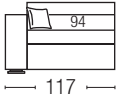

PILLOWS

Pillows 50% natural dust-free, washed and sterilized feathers - 50% Cin Fill Ball (silicone-coated hollow polyester pellets). Pillow size 45 X 45 cm

BED BASE AND MATTRESS - bed version

Electrowelded wire mesh bed base with a 12 cm, 28 HR Stretch density Polyurethane mattress

DIVANO / SOFA

materasso / mattress
70x200 h12 cm

materasso / mattress
100x200 h12 cm

materasso / mattress
120x200 h12 cm

materasso / mattress
140x200 h12 cm

materasso / mattress
160x200 h12 cm

TERMINALE / ARMREST UNIT

materasso / mattress
70x200 h12 cm

materasso / mattress
100x200 h12 cm

materasso / mattress
120x200 h12 cm

materasso / mattress
140x200 h12 cm

materasso / mattress
160x200 h12 cm

PANCA / BENCH

guanciali / pillows:
1 cm 45x45 - 2 cm 50x50