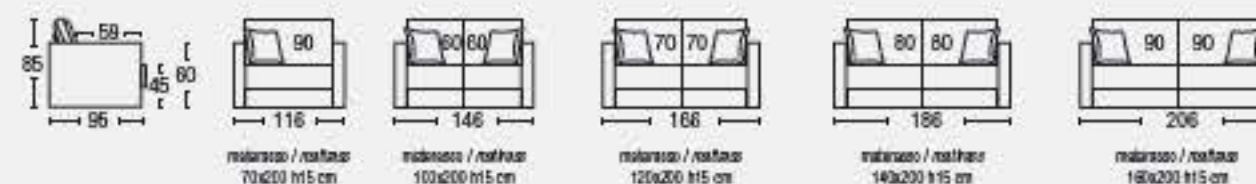

PILLOW

100% natural dust-free, washed and sterilized down Pillows. Pillow size 45 X 45 cm.

BED BASE AND MATTRESS - bed version

Electrowelded wire mesh bed base with a 15 cm spring mattress.

DIVANO / SOFA

TERMINALE / ARMREST UNIT