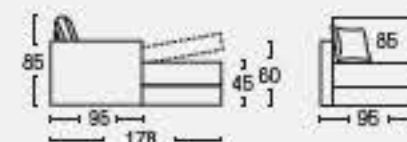

CHAISE LONGUE