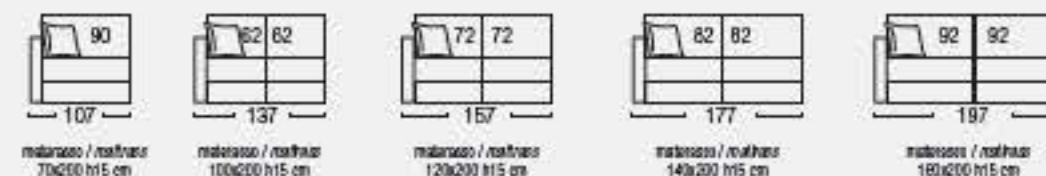

PILLOW

100% natural dust-free, washed and sterilized down Pillows. Pillow size 45 X 45 cm.

BED BASE AND MATTRESS - bed version

Electrowelded wire mesh bed base with a 15 cm spring mattress.

DIVANO / SOFA

TERMINALE / ARMREST UNIT