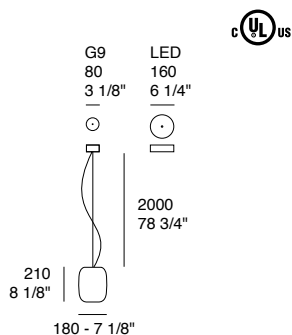

Santachiara S5
Opal white
blown glass

Santachiara S3
Opal white
blown glass

Santachiara S1
Opal white
blown glass

Santachiara S1

Light source options:

1x40W HSGST G9 - IP20

LED 4,8W - 3000K (720 lm) - IP20 - Dimmable trailing edge