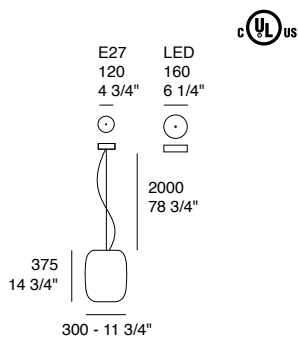

Santachiara S3

Light source options:

E27 LED - IP20

LED 8,5W - 3000K (1044 lm) - IP20 - Dimmable trailing edge

Diffuser: Opal white blown glass

Diffuser

Opal white