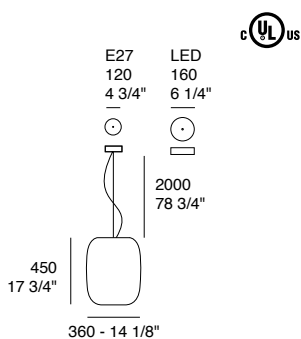

Santachiara S5

Light source options:

E27 LED - IP20

LED 14W - 3000K (1417 lm) - IP20 - Dimmable trailing edge

Diffuser: Opal white blown glass

Diffuser

Opal white