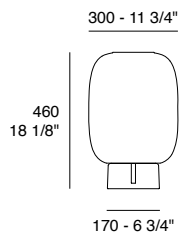

Santachiara T3

LED E27 - IP20 - Dimmable - Touch dimmer sensor

Base: Ash wood

Diffuser: Opal white

Diffuser

Opal
white

Base

Ash
wood