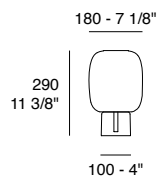

Santachiara | Dati tecnici | Technical data

L'anima pura della lampada da tavolo Santachiara porta eleganza e armonia in ogni spazio. L'equilibrio delle proporzioni e l'estetica di due materiali ben accostati, come legno e vetro, sono elementi imprescindibili quando si tratta di arredare.

The pure soul of Santachiara table lamp brings elegance and harmony in every space. The balance of the proportions and the aesthetic of two well matched materials, like wood and glass, are essential elements when it comes to decorate.