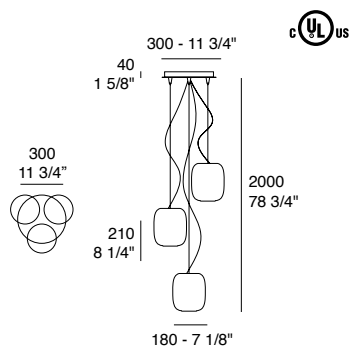

Santachiara S1 3R

Light source options:

3x40W HSGST G9 - IP20

LED 4,8W - 3000K (720 lm) - IP20 - Dimmable trailing edge

Diffuser: Opal white blown glass

Diffuser

Opal white