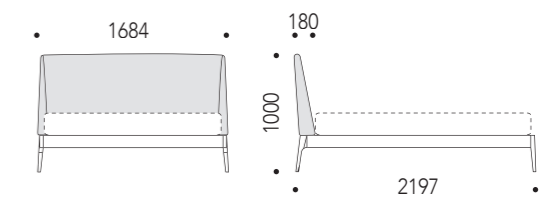

- Noce Malizia M846
- Tessuto Ivory 130

Gruppo VISION