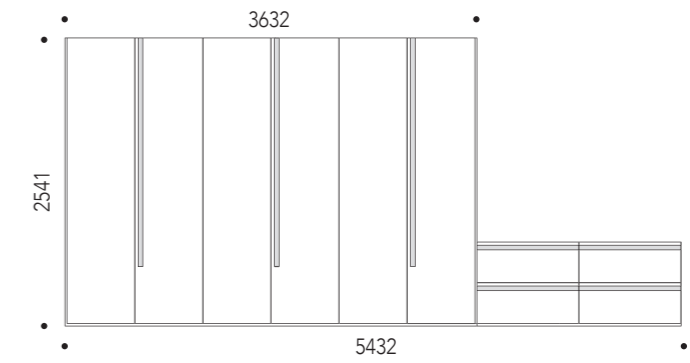

Armadio PRESA

- Noce Malizia M846
- Laccato Terra F109

Letto VELA