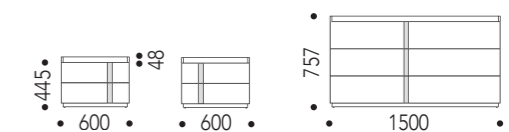

- Noce Malizia M846
- Laccato Terra F109

RIEPILOGO

SUMMARY