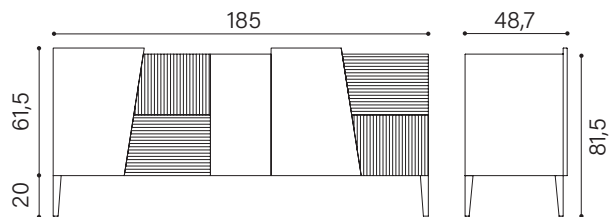

Dimensioni / Dimension

Collezione / Collection **Living & More**

Madia 5 ante battenti / Sideboard 5 hinged doors