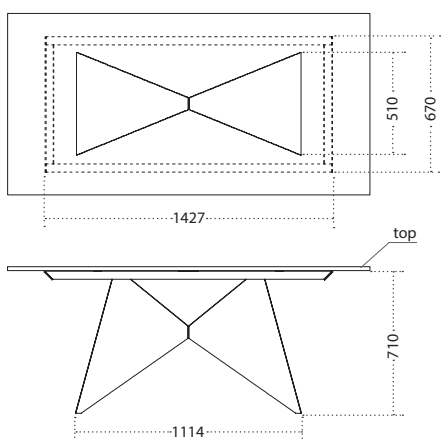

Gemini

Design: Studio28

Tavolo con base in metallo verniciato e piano disponibile in diverse finiture.
Table with painted metal base and top available in different finishes.

Dimensioni Dimensions (in mm)

GEMINI SMALL

DIMENSIONI_DIMENSIONS

	L	H	P
GEMINI SMALL	1800	745	900
GEMINI SMALL	2000	745	1000
CUSTOM SMALL	1800/2300	745	900/1000

GEMINI LARGE

DIMENSIONI_DIMENSIONS

	L	H	P
GEMINI LARGE	2400	745	1100
GEMINI LARGE	2800	745	1200
CUSTOM LARGE	2300/2800	745	1100/1200

GEMINI LARGE ESAGONALE HEXAGONAL

DIMENSIONI_DIMENSIONS			
	L	H	P
GEMINI ESAG._HEXAG.	2400	745	1050/1150

Finiture Finishings

Metalli Metals

Top

*non disponibili per top sagomati
*not available for shaped top