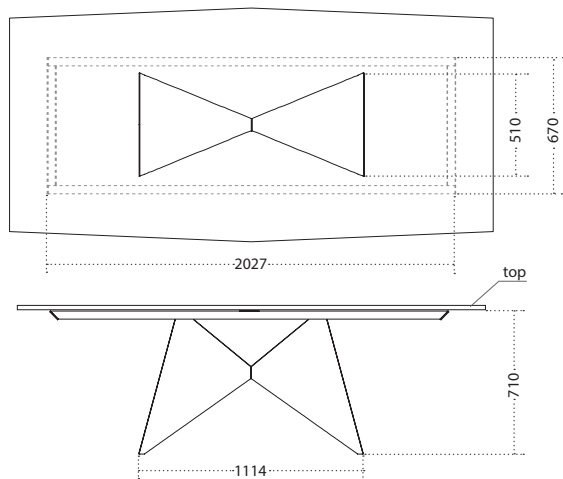

Gemini

Design: Studio28

Tavolo con base in metallo verniciato e piano disponibile in diverse finiture.
Table with painted metal base and top available in different finishes.

Dimensioni Dimensions (in mm)

GEMINI SMALL

DIMENSIONI_DIMENSIONS

	L	H	P
GEMINI SMALL	1800	745	900
GEMINI SMALL	2000	745	1000
CUSTOM SMALL	1800/2300	745	900/1000

GEMINI LARGE

DIMENSIONI_DIMENSIONS

	L	H	P
GEMINI LARGE	2400	745	1100
GEMINI LARGE	2800	745	1200
CUSTOM LARGE	2300/2800	745	1100/1200

GEMINI LARGE ESAGONALE HEXAGONAL

DIMENSIONI_DIMENSIONS			
	L	H	P
GEMINI ESAG._HEXAG.	2400	745	1050/1150

Finiture Finishings

Metalli Metals

Top

*non disponibili per top sagomati
*not available for shaped top