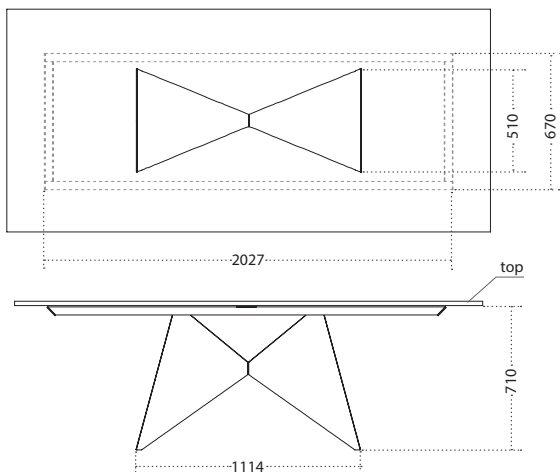

Gemini

Design: Studio28

Tavolo con base in metallo verniciato e piano disponibile in diverse finiture.
Table with painted metal base and top available in different finishes.

Dimensioni Dimensions (in mm)

GEMINI SMALL

DIMENSIONI_DIMENSIONS

	L	H	P
GEMINI SMALL	1800	745	900
GEMINI SMALL	2000	745	1000
CUSTOM SMALL	1800/2300	745	900/1000

GEMINI LARGE

DIMENSIONI_DIMENSIONS

	L	H	P
GEMINI LARGE	2400	745	1100
GEMINI LARGE	2800	745	1200
CUSTOM LARGE	2300/2800	745	1100/1200

GEMINI LARGE ESAGONALE HEXAGONAL

DIMENSIONI_DIMENSIONS			
	L	H	P
GEMINI ESAG._HEXAG.	2400	745	1050/1150

Finiture Finishings

Metalli Metals

Top

*non disponibili per top sagomati
*not available for shaped top